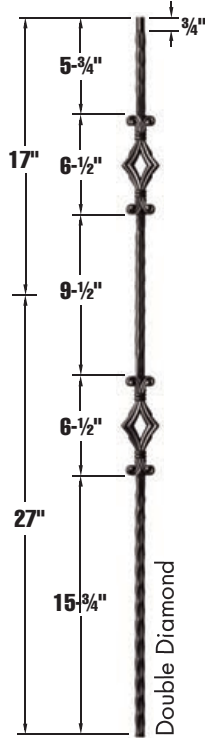

9041HF-_*_-44
10 pcs per box
420 pcs per skid