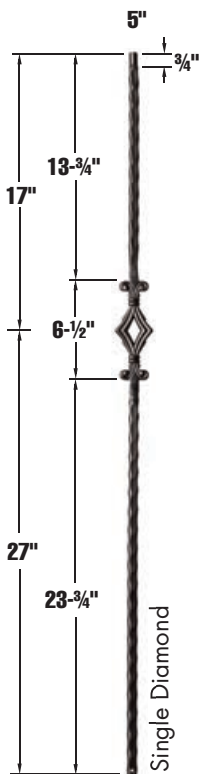

please call to check color availability * on limited skids

SHOE
STYLES
See page 10

Twist & Basket Series

1/2" hollow balusters

Ribbon Series

1/2" hollow balusters

Gothic Series

9/16" hollow balusters

*Insert Color Code here. Color Codes can be found on page 5

Hammered Edge Series

9/16" hollow balusters

Scroll Series

1/2" hollow balusters

Round Series

9/16" hollow balusters

Hammered Face Series

9/16" hollow balusters

9031HF-_*_-44
20 pcs per box
1120 pcs per skid

9032HF-_*_-44
10 pcs per box
420 pcs per skid

9033HF-_*_-44
10 pcs per box
420 pcs per skid

9034HF-_*_-44
5 pcs per box
225 pcs per skid

9501TB-_*_-48
1 pcs per box

1 3/16" Gothic Newel

9517HG-_*_-48
1 pcs per box

1 3/16" Hammered Edge Newel

9520HE-_*_-48
1 pcs per box

Shoes & More

order equal diameter measurements on shoes and balusters

9061BS-_*_-1/2
9061BS-_*_-9/16
Base Shoe
50 pcs per box