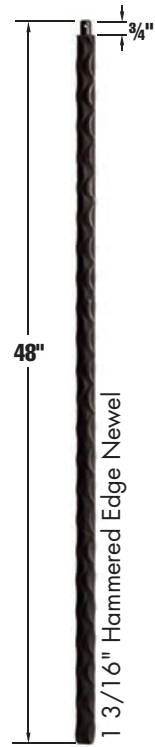

*Insert Color Code here. Color Codes can be found on page 5

Hammered Edge Series

9/16" hollow balusters

Scroll Series

1/2" hollow balusters

Round Series

9/16" hollow balusters

Hammered Face Series

*Insert Color Code here. Color Codes can be found on page 5

Balcony Series

1/2" hollow balusters

Plain Balcony

9086BB-_*_-40
1 pcs per box
420 pcs per skid

Newel Posts

1 3/16" hollow newel posts

1 3/16" Twist & Basket Newel

9501TB-_*_-48
1 pcs per box

1 3/16" Gothic Newel

9517HG-_*_-48
1 pcs per box

1 3/16" Hammered Edge Newel

9520HE-_*_-48
1 pcs per box

Shoes & More

order equal diameter measurements on shoes and balusters

9061BS-_*_-1/2
9061BS-_*_-9/16
Base Shoe
50 pcs per box

9062BS-_*_-1/2
9062BS-_*_-9/16
Base Shoe with Set Screw
50 pcs per box

9063RS-_*_-1/2
9063RS-_*_-9/16
Rake Shoe with Set Screw
50 pcs per box
53° angle

9064AK-_*_-1/2
9064AK-_*_-9/16
Adjustable Knuckle
50 pcs per box