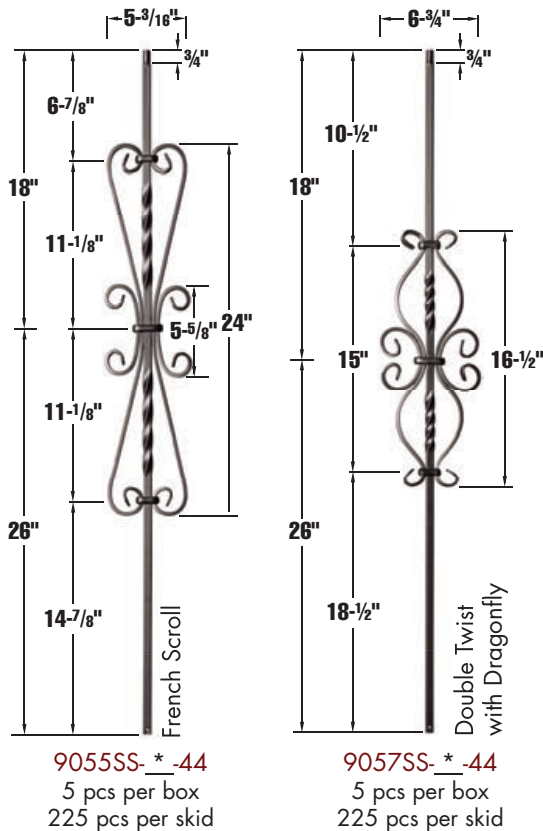

*Insert Color Code here. Color Codes can be found on page 5

Hammered Edge Series

9/16" hollow balusters

Scroll Series

1/2" hollow balusters

Round Series

9/16" hollow balusters

Hammered Face Series

9/16" hollow balusters

9031HF-_*_-44
20 pcs per box
1120 pcs per skid

9032HF-_*_-44
10 pcs per box
420 pcs per skid

9033HF-_*_-44
10 pcs per box
420 pcs per skid

9034HF-_*_-44
5 pcs per box
225 pcs per skid