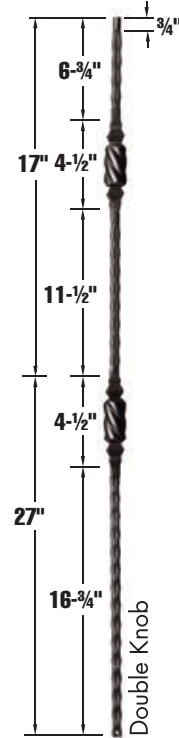

9046HF-_*_-44
10 pcs per box
420 pcs per skid