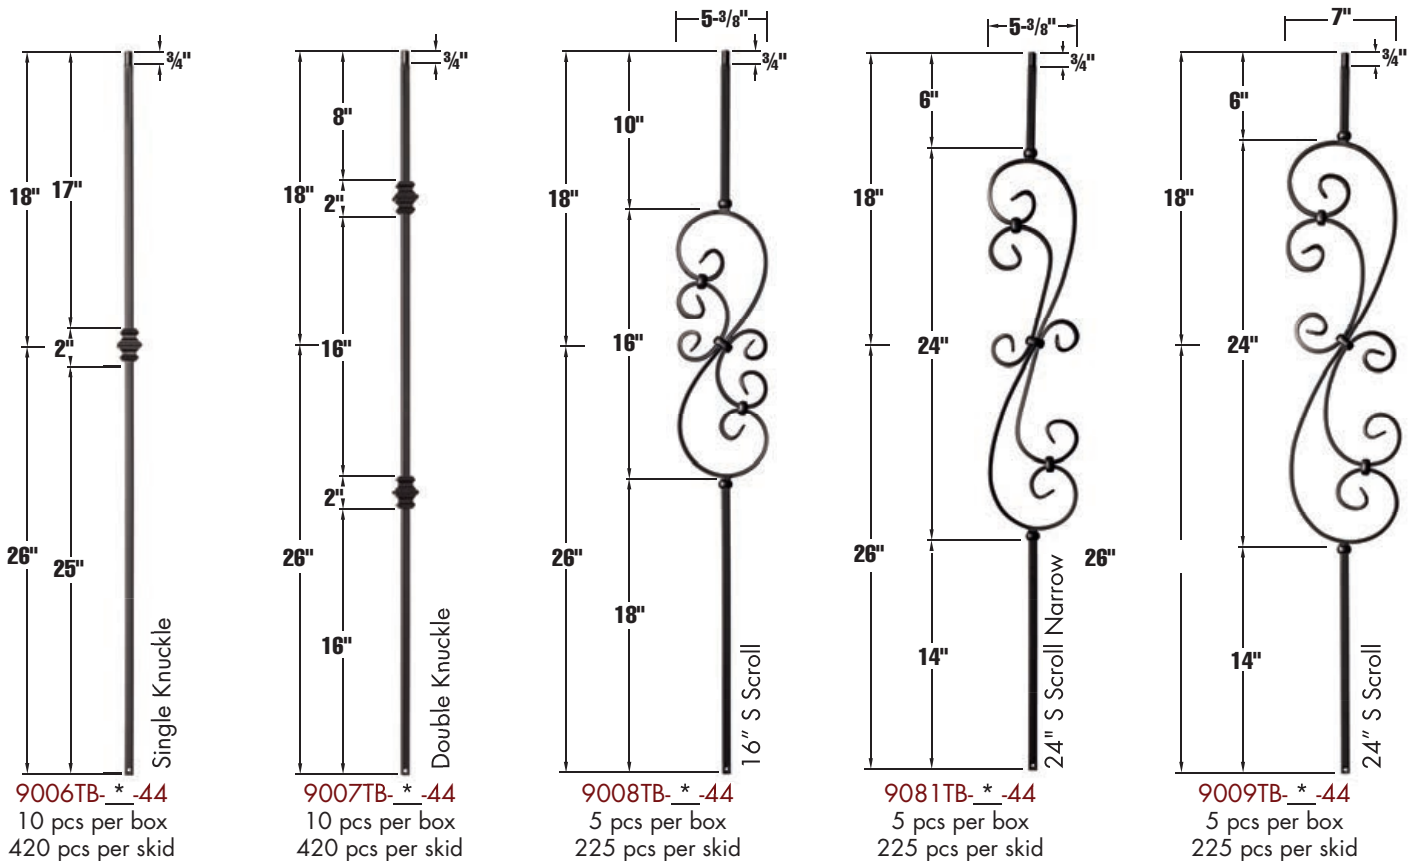

please call to check color availability * on limited skids

SHOE
STYLES
See page 10

Twist & Basket Series

1/2" hollow balusters

Ribbon Series

1/2" hollow balusters

Gothic Series

9/16" hollow balusters