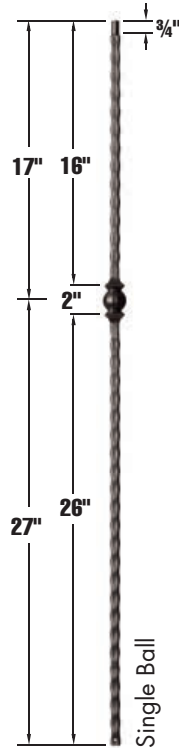

HOLMES
STAIR PARTS

**WROUGHT IRON
BALUSTERS**

PRODUCT GUIDE V3

INDEX

Elements	4
Color & Texture	5
Twist & Basket Series	6
Ribbon Series	7
Gothic Series	7
Hammered Edge Series	8
Scroll Series	8
Round Series	8
Hammered Face Series	9
Balcony Baluster	10
Newel Posts	10
Shoes and More	10
Handrail Brackets	12
Ordering Instructions	13

please call to check color availability * on limited skids

SHOE
STYLES
See page 10

Twist & Basket Series

1/2" hollow balusters

Ribbon Series

1/2" hollow balusters

Gothic Series

9/16" hollow balusters

*Insert Color Code here. Color Codes can be found on page 5

Hammered Edge Series

9/16" hollow balusters

Scroll Series

1/2" hollow balusters

Round Series

9/16" hollow balusters

Hammered Face Series

9/16" hollow balusters

9031HF-_*_-44
20 pcs per box
1120 pcs per skid

9032HF-_*_-44
10 pcs per box
420 pcs per skid

9033HF-_*_-44
10 pcs per box
420 pcs per skid

9034HF-_*_-44
5 pcs per box
225 pcs per skid