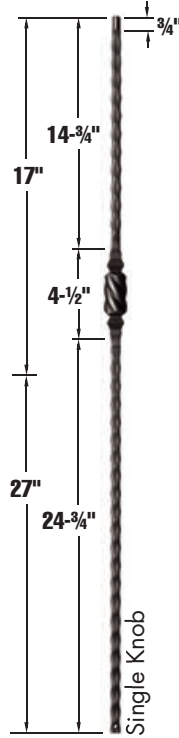

9045HF-_*_-44
10 pcs per box
420 pcs per skid