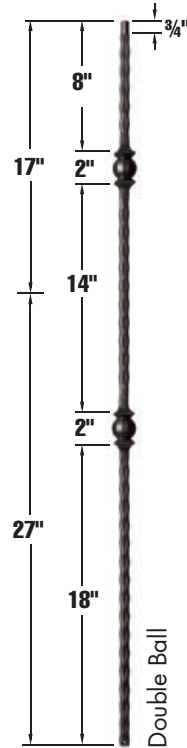

HOLMES
STAIR PARTS

**WROUGHT IRON
BALUSTERS**

PRODUCT GUIDE V3

INDEX

Elements	4
Color & Texture	5
Twist & Basket Series	6
Ribbon Series	7
Gothic Series	7
Hammered Edge Series	8
Scroll Series	8
Round Series	8
Hammered Face Series	9
Balcony Baluster	10
Newel Posts	10
Shoes and More	10
Handrail Brackets	12
Ordering Instructions	13

please call to check color availability * on limited skids

SHOE
STYLES
See page 10

Twist & Basket Series

1/2" hollow balusters

Ribbon Series

1/2" hollow balusters

Gothic Series

9/16" hollow balusters

*Insert Color Code here. Color Codes can be found on page 5

Hammered Edge Series

9/16" hollow balusters

Scroll Series

1/2" hollow balusters

Round Series

9/16" hollow balusters

Hammered Face Series

9/16" hollow balusters

9031HF-_*_-44
20 pcs per box
1120 pcs per skid

9032HF-_*_-44
10 pcs per box
420 pcs per skid

9033HF-_*_-44
10 pcs per box
420 pcs per skid

9034HF-_*_-44
5 pcs per box
225 pcs per skid