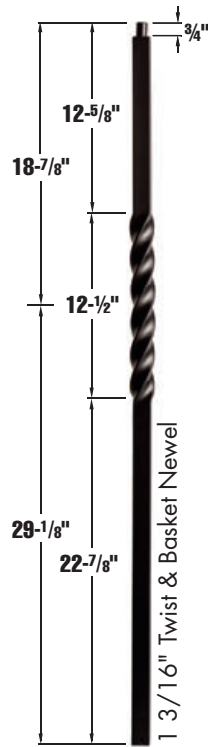

*Insert Color Code here. Color Codes can be found on page 5

Balcony Series

1/2" hollow balusters

Plain Balcony

9086BB-_*_-40
1 pcs per box
420 pcs per skid

Newel Posts

1 3/16" hollow newel posts

1 3/16" Twist & Basket Newel

9501TB-_*_-48
1 pcs per box

1 3/16" Gothic Newel

9517HG-_*_-48
1 pcs per box

1 3/16" Hammered Edge Newel

9520HE-_*_-48
1 pcs per box

Shoes & More

order equal diameter measurements on shoes and balusters

9061BS-_*_-1/2
9061BS-_*_-9/16
Base Shoe
50 pcs per box