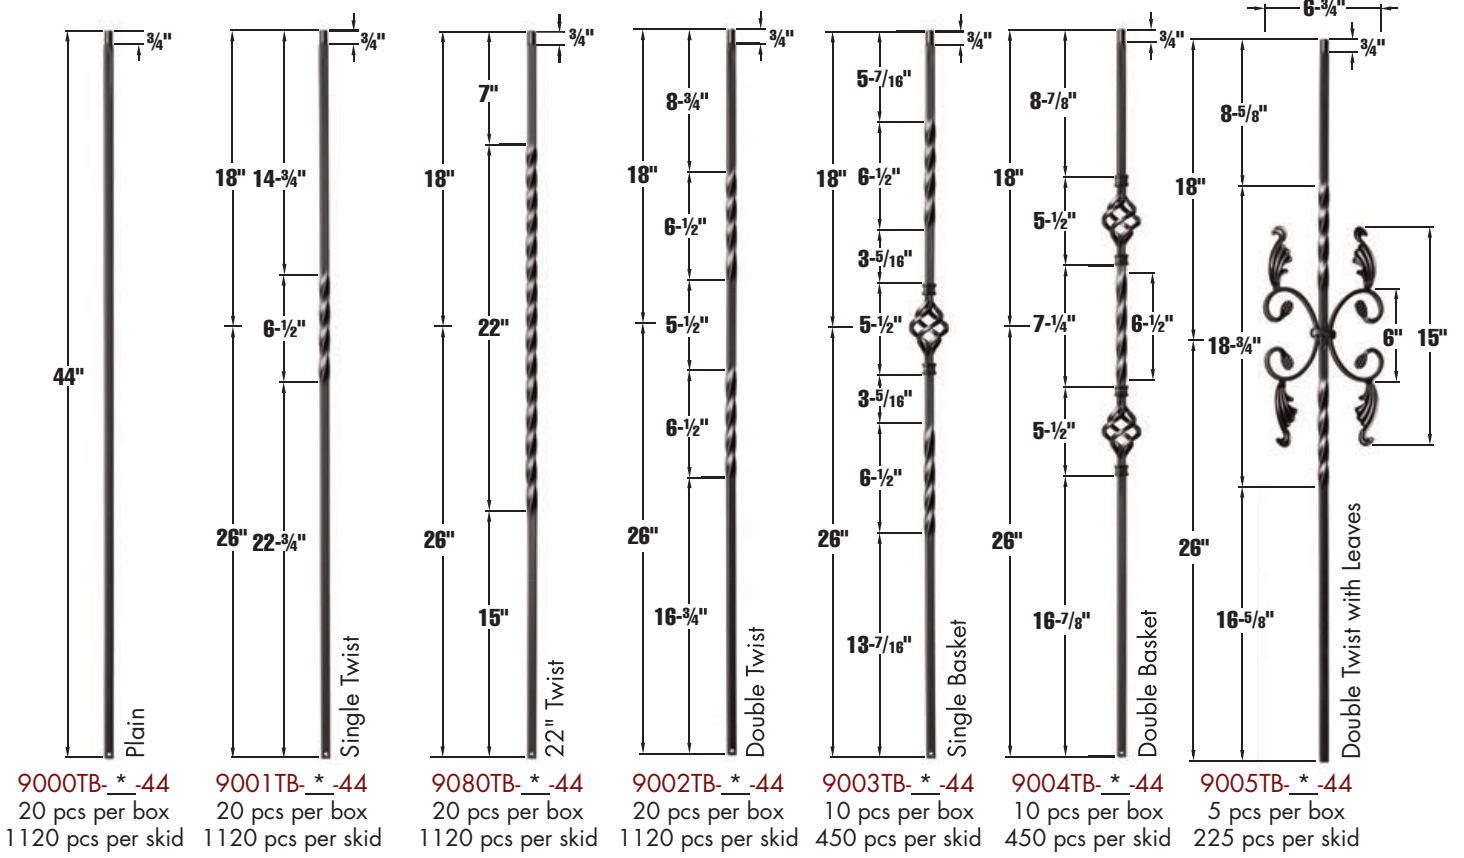

Twist & Basket Series

1/2" hollow balusters