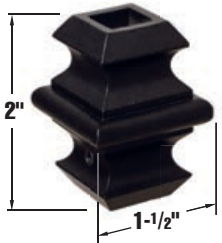

*Insert Color Code here. Color Codes can be found on page 5

Balcony Series

1/2" hollow balusters

Plain Balcony

9086BB-_*_-40
1 pcs per box
420 pcs per skid

Newel Posts

1 3/16" hollow newel posts

1 3/16" Twist & Basket Newel

9501TB-_*_-48
1 pcs per box

1 3/16" Gothic Newel

9517HG-_*_-48
1 pcs per box

1 3/16" Hammered Edge Newel

9520HE-_*_-48
1 pcs per box

Shoes & More

order equal diameter measurements on shoes and balusters

9061BS-_*_-1/2
9061BS-_*_-9/16
Base Shoe
50 pcs per box

9062BS-_*_-1/2
9062BS-_*_-9/16
Base Shoe with Set Screw
50 pcs per box

9063RS-_*_-1/2
9063RS-_*_-9/16
Rake Shoe with Set Screw
50 pcs per box
53° angle

9064AK-_*_-1/2
9064AK-_*_-9/16
Adjustable Knuckle
50 pcs per box