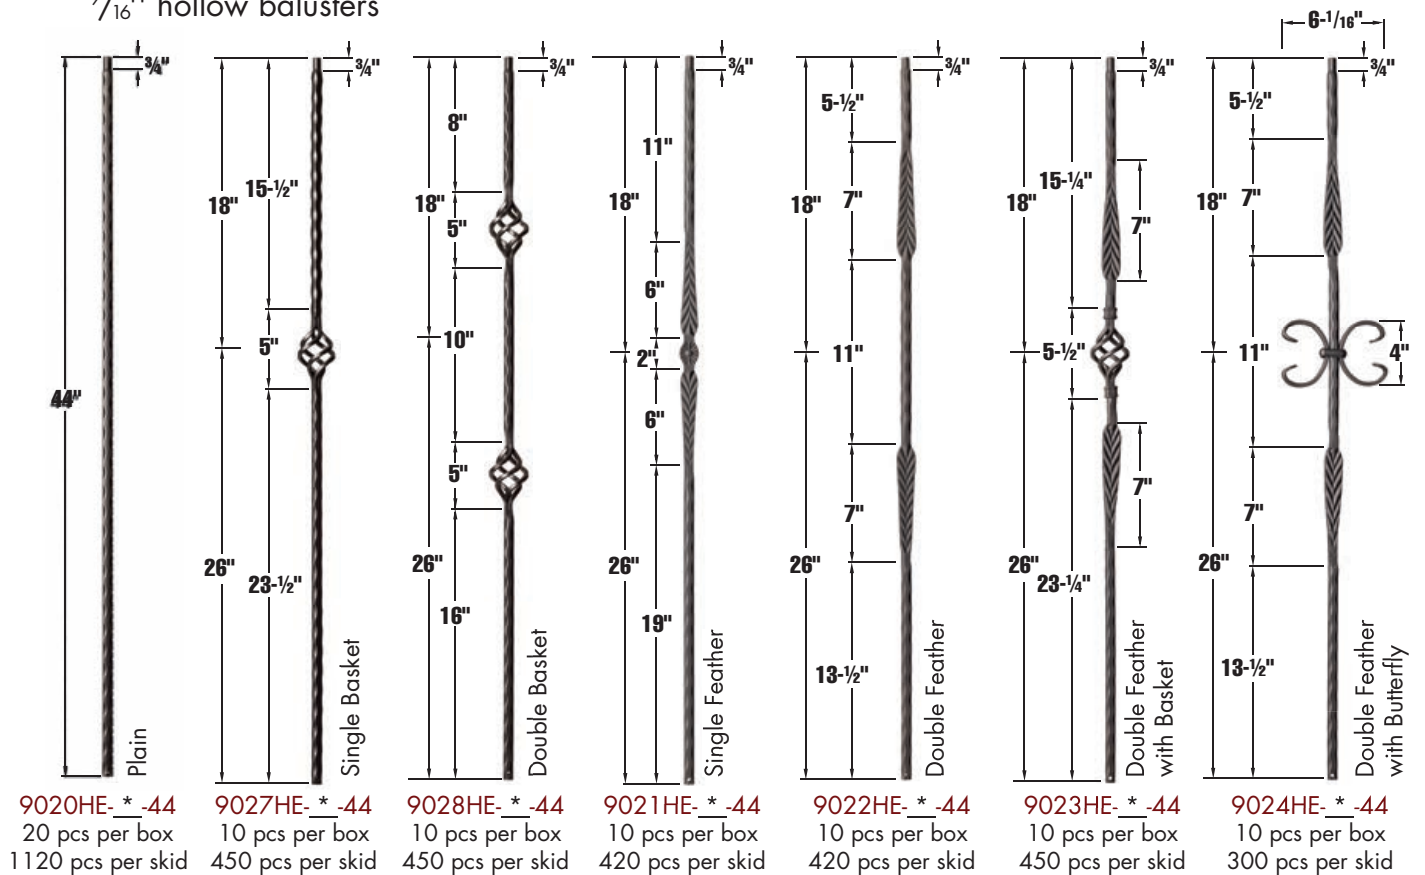

*Insert Color Code here. Color Codes can be found on page 5

Hammered Edge Series

9/16" hollow balusters

Scroll Series

1/2" hollow balusters

Round Series

9/16" hollow balusters

Hammered Face Series