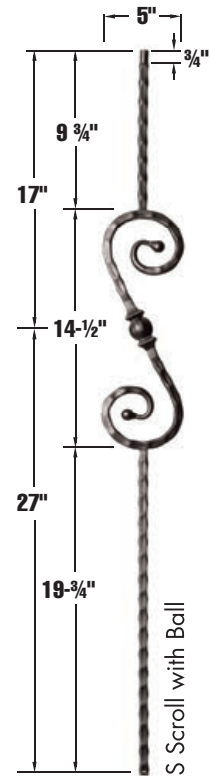

*Insert Color Code here. Color Codes can be found on page 5

Hammered Edge Series

9/16" hollow balusters

Scroll Series

1/2" hollow balusters

Round Series

9/16" hollow balusters

Hammered Face Series

9/16" hollow balusters

9031HF-_*_-44
20 pcs per box
1120 pcs per skid

9032HF-_*_-44
10 pcs per box
420 pcs per skid

9033HF-_*_-44
10 pcs per box
420 pcs per skid

9034HF-_*_-44
5 pcs per box
225 pcs per skid