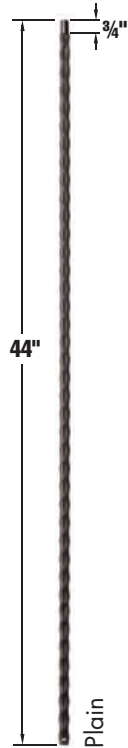

Hammered Face Series

9/16" hollow balusters

9031HF-_*_-44
20 pcs per box
1120 pcs per skid