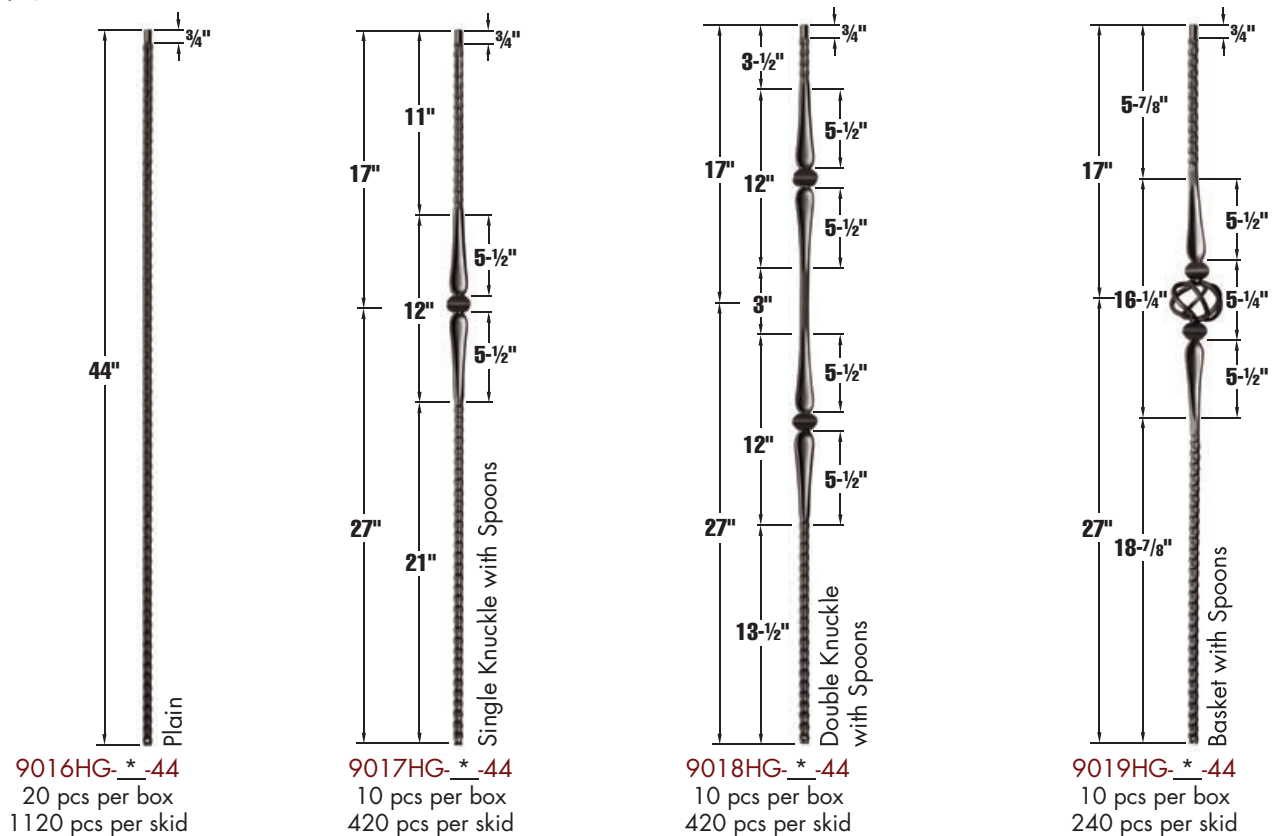

please call to check color availability * on limited skids

SHOE
STYLES
See page 10

Twist & Basket Series

1/2" hollow balusters

Ribbon Series

1/2" hollow balusters

Gothic Series

9/16" hollow balusters