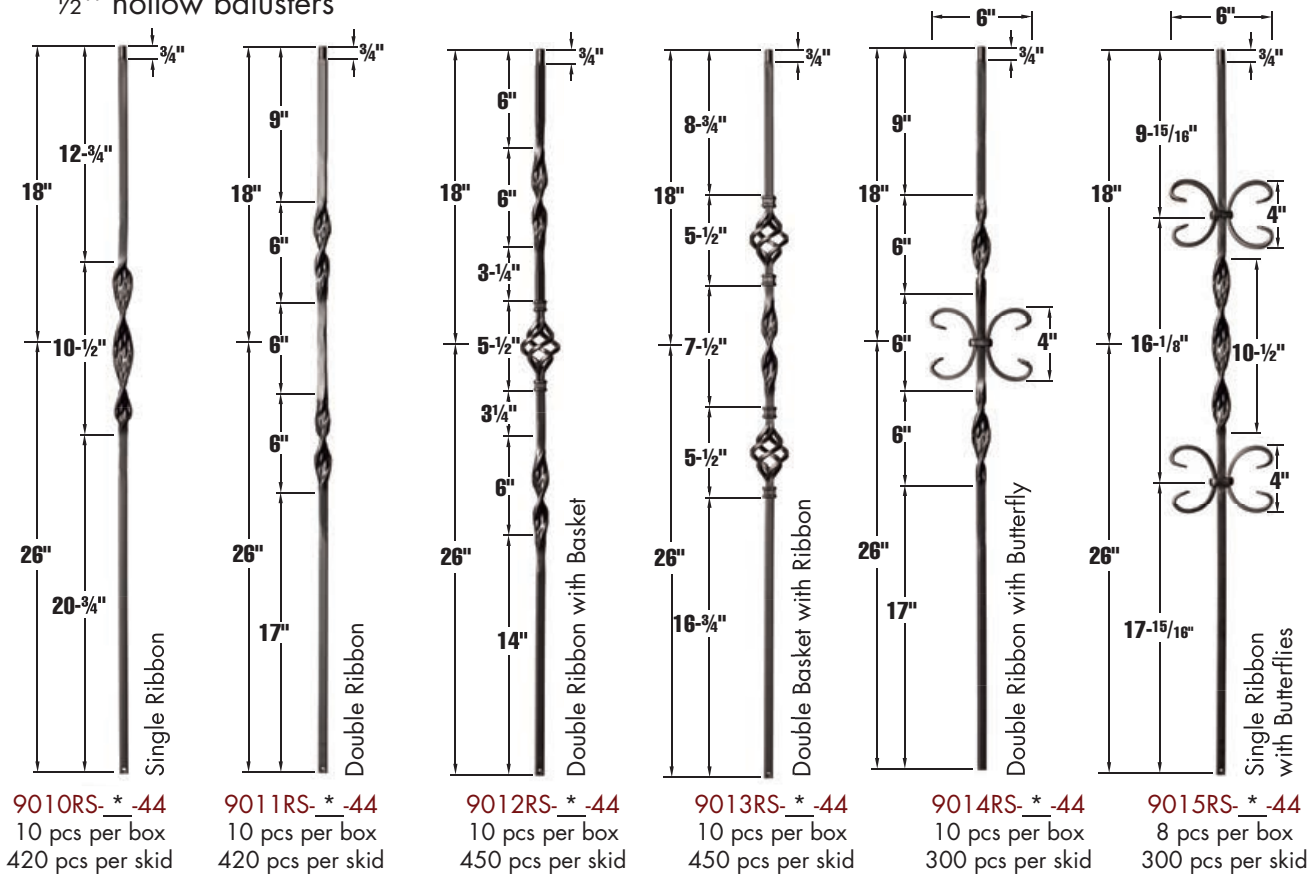

please call to check color availability * on limited skids

SHOE
STYLES
See page 10

Twist & Basket Series

1/2" hollow balusters

Ribbon Series

1/2" hollow balusters

Gothic Series

9/16" hollow balusters