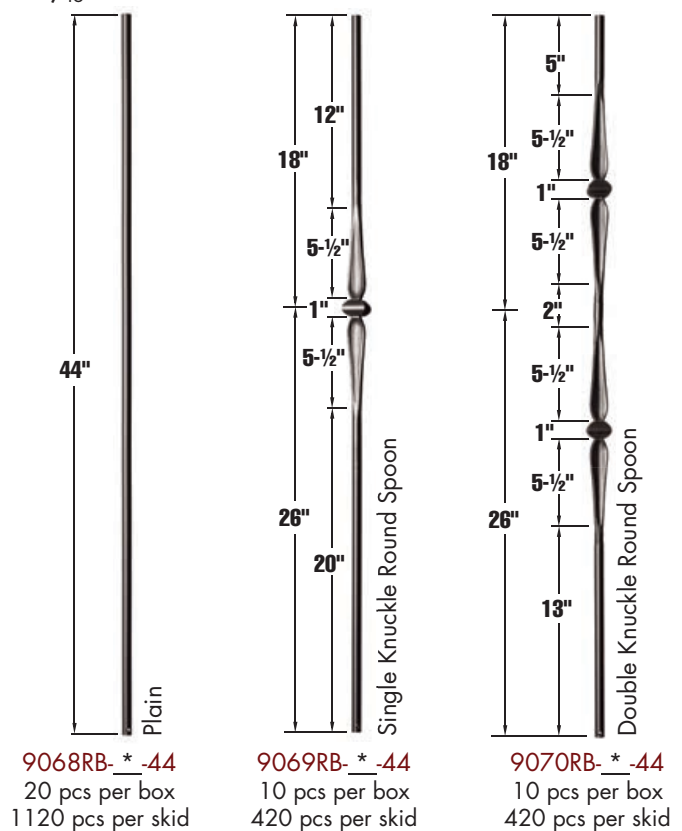

*Insert Color Code here. Color Codes can be found on page 5

Hammered Edge Series

9/16" hollow balusters

Scroll Series

1/2" hollow balusters

Round Series

9/16" hollow balusters

Hammered Face Series

9/16" hollow balusters

9031HF-_*_-44
20 pcs per box
1120 pcs per skid

9032HF-_*_-44
10 pcs per box
420 pcs per skid

9033HF-_*_-44
10 pcs per box
420 pcs per skid

9034HF-_*_-44
5 pcs per box
225 pcs per skid